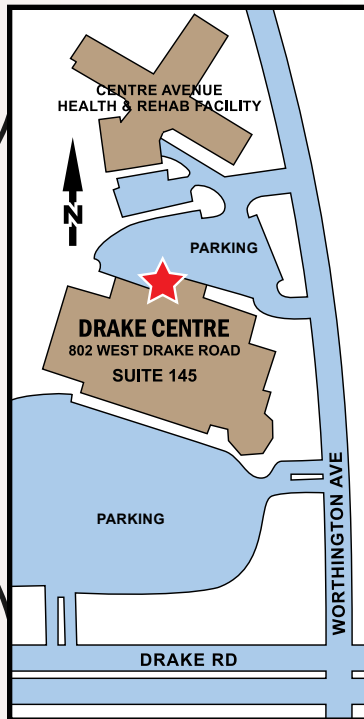

## From Denver

I-25 north toward Fort Collins  
Take CO-68 West/Harmony Road (Exit 265)  
Turn left onto East Harmony Road/CO-68 West  
Turn right onto US-287 North/South College Avenue  
Turn left onto West Drake Road  
Turn right onto Worthington Avenue  
Follow the Insert Below

## From Estes Park

US-34 East/Big Thompson Avenue toward Loveland  
Turn left onto North Wilson Avenue  
North Wilson Avenue becomes South Taft Hill Road/CR-19  
Turn right onto Drake Road  
Turn left onto Worthington Avenue  
Follow the Insert Below

## From Greeley

US-34 West towards Loveland  
Merge onto I-25 North/US-87 North toward Fort Collins  
Take CO-68 West/Harmony Road (Exit 265)  
Turn left onto East Harmony Road/CO-68 West  
Turn right onto US-287 North/South College Avenue  
Turn left onto West Drake Road  
Turn left onto Worthington Avenue  
Follow the Insert Below

## Insert

Turn left behind Market Centre  
Travel to the West side of the parking lot  
Enter through the green door  
Building directions on reverse  
802 West Drake Road, Suite 145

970.494.6455