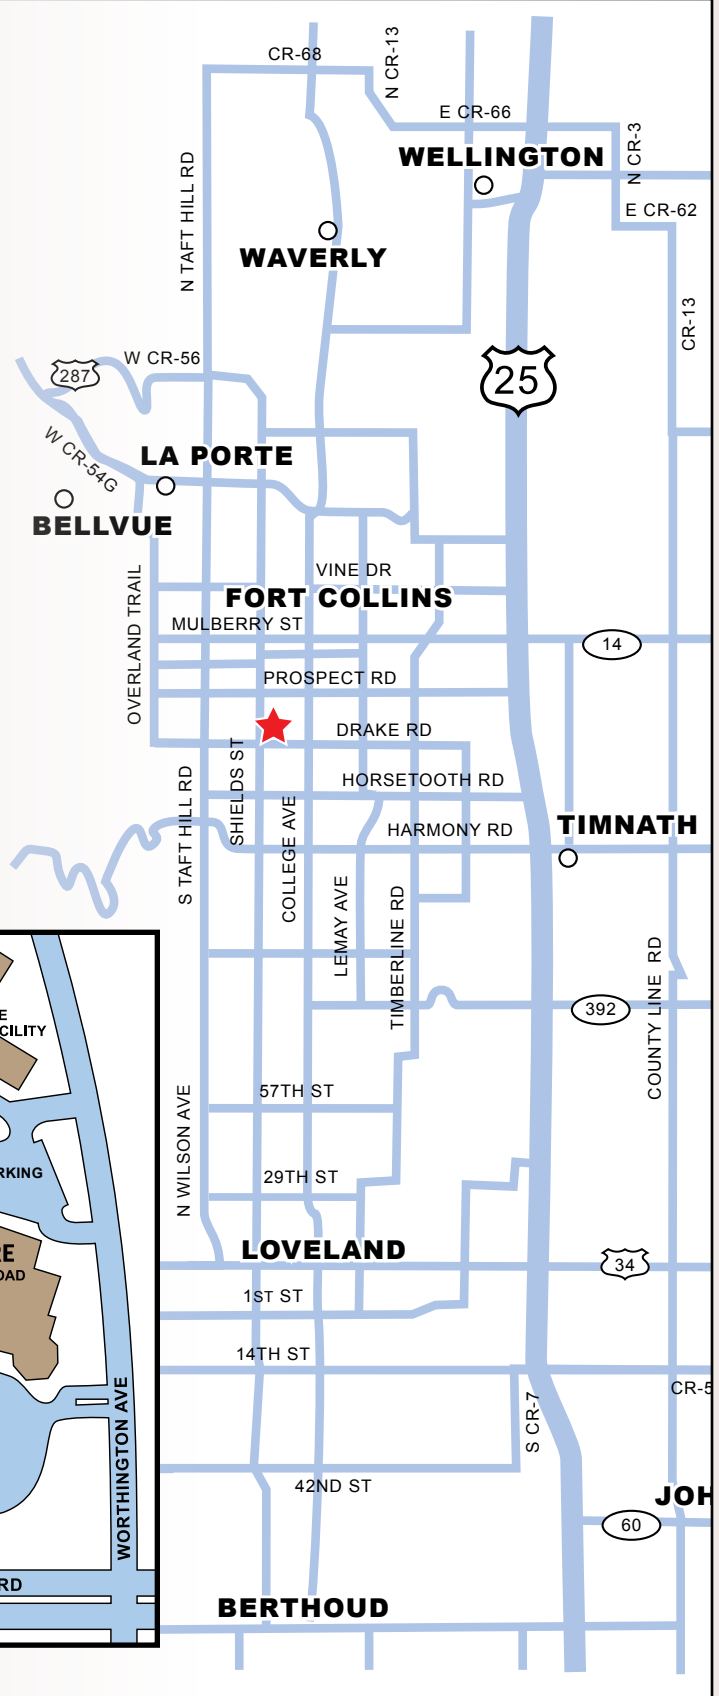

Geriatric Education Centre

802 West Drake Road, Suite 137, Fort Collins, Colorado 80526

From Denver

I-25 north toward Fort Collins
Take CO-68 West/Harmony Road (Exit 265)
Turn left onto East Harmony Road/CO-68 West
Turn right onto US-287 North/South College Avenue
Turn left onto West Drake Road
Turn right onto Worthington Avenue
Follow the Insert Below

From Estes Park

US-34 East/Big Thompson Avenue toward Loveland
Turn left onto North Wilson Avenue
North Wilson Avenue becomes South Taft Hill Road/CR-19
Turn right onto Drake Road
Turn left onto Worthington Avenue
Follow the Insert Below

From Greeley

US-34 West towards Loveland
Merge onto I-25 North/US-87 North toward Fort Collins
Take CO-68 West/Harmony Road (Exit 265)
Turn left onto East Harmony Road/CO-68 West
Turn right onto US-287 North/South College Avenue
Turn left onto West Drake Road
Turn left onto Worthington Avenue
Follow the Insert Below

Insert

Turn left behind Market Centre
Travel to the West side of the parking lot
Enter through the green door
Building directions on reverse
802 West Drake Road, Suite 145

970.494.6455