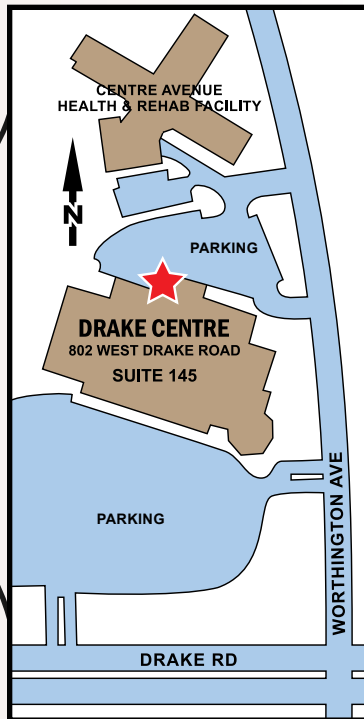

December 27

Geriatric Education Centre

802 West Drake Road, Suite 137, Fort Collins, Colorado 80526

From Denver

I-25 north toward Fort Collins
Take CO-68 West/Harmony Road (Exit 265)
Turn left onto East Harmony Road/CO-68 West
Turn right onto US-287 North/South College Avenue
Turn left onto West Drake Road
Turn right onto Worthington Avenue
Follow the Insert Below

From Estes Park

US-34 East/Big Thompson Avenue toward Loveland
Turn left onto North Wilson Avenue
North Wilson Avenue becomes South Taft Hill Road/CR-19
Turn right onto Drake Road
Turn left onto Worthington Avenue
Follow the Insert Below

From Greeley

US-34 West towards Loveland
Merge onto I-25 North/US-87 North toward Fort Collins
Take CO-68 West/Harmony Road (Exit 265)
Turn left onto East Harmony Road/CO-68 West
Turn right onto US-287 North/South College Avenue
Turn left onto West Drake Road
Turn left onto Worthington Avenue
Follow the Insert Below

Insert

Turn left behind Market Centre
Travel to the West side of the parking lot
Enter through the green door
Building directions on reverse
802 West Drake Road, Suite 145

970.494.6455

Geriatric Education Centre