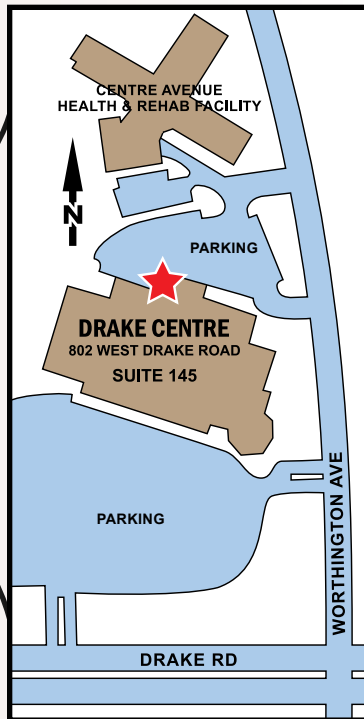

October 12

October 26

November 9

December 7

Geriatric Education Centre

802 West Drake Road, Suite 137, Fort Collins, Colorado 80526

From Denver

I-25 north toward Fort Collins
Take CO-68 West/Harmony Road (Exit 265)
Turn left onto East Harmony Road/CO-68 West
Turn right onto US-287 North/South College Avenue
Turn left onto West Drake Road
Turn right onto Worthington Avenue
Follow the Insert Below

From Estes Park

US-34 East/Big Thompson Avenue toward Loveland
Turn left onto North Wilson Avenue
North Wilson Avenue becomes South Taft Hill Road/CR-19
Turn right onto Drake Road
Turn left onto Worthington Avenue
Follow the Insert Below

From Greeley

US-34 West towards Loveland
Merge onto I-25 North/US-87 North toward Fort Collins
Take CO-68 West/Harmony Road (Exit 265)
Turn left onto East Harmony Road/CO-68 West
Turn right onto US-287 North/South College Avenue
Turn left onto West Drake Road
Turn left onto Worthington Avenue
Follow the Insert Below

Insert

Turn left behind Market Centre
Travel to the West side of the parking lot
Enter through the green door
Building directions on reverse
802 West Drake Road, Suite 145

970.494.6455

Geriatric Education Centre